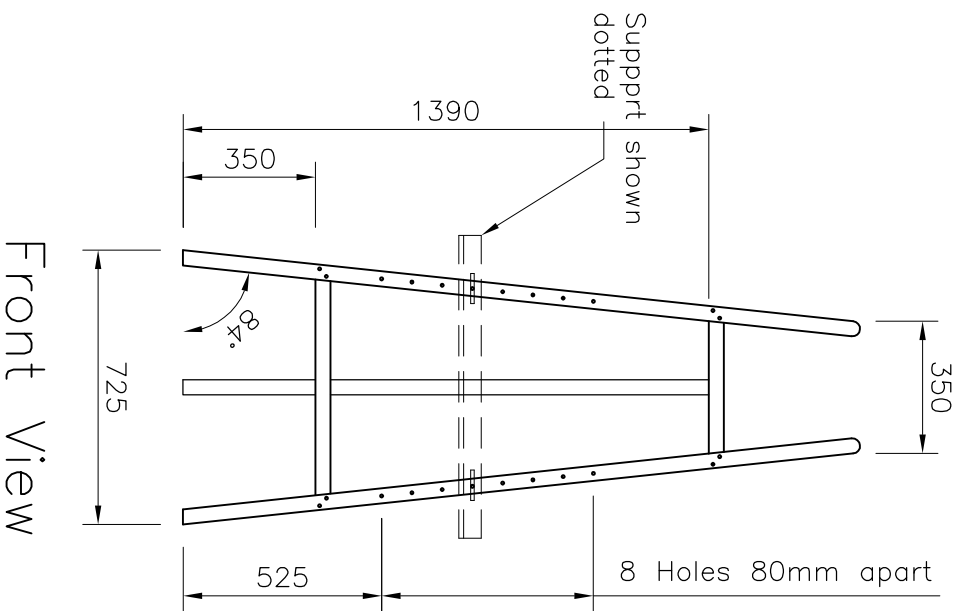

Note:

All timber 40 x 19mm Pine

This work is licensed under the Creative Commons Attribution-NonCommercial 2.5 Australia License. To view a copy of this license, visit <http://creativecommons.org/licenses/by-nc/2.5/au/> or send a letter to Creative Commons, 171 Second Street, Suite 300, San Francisco, California, 94105, USA.