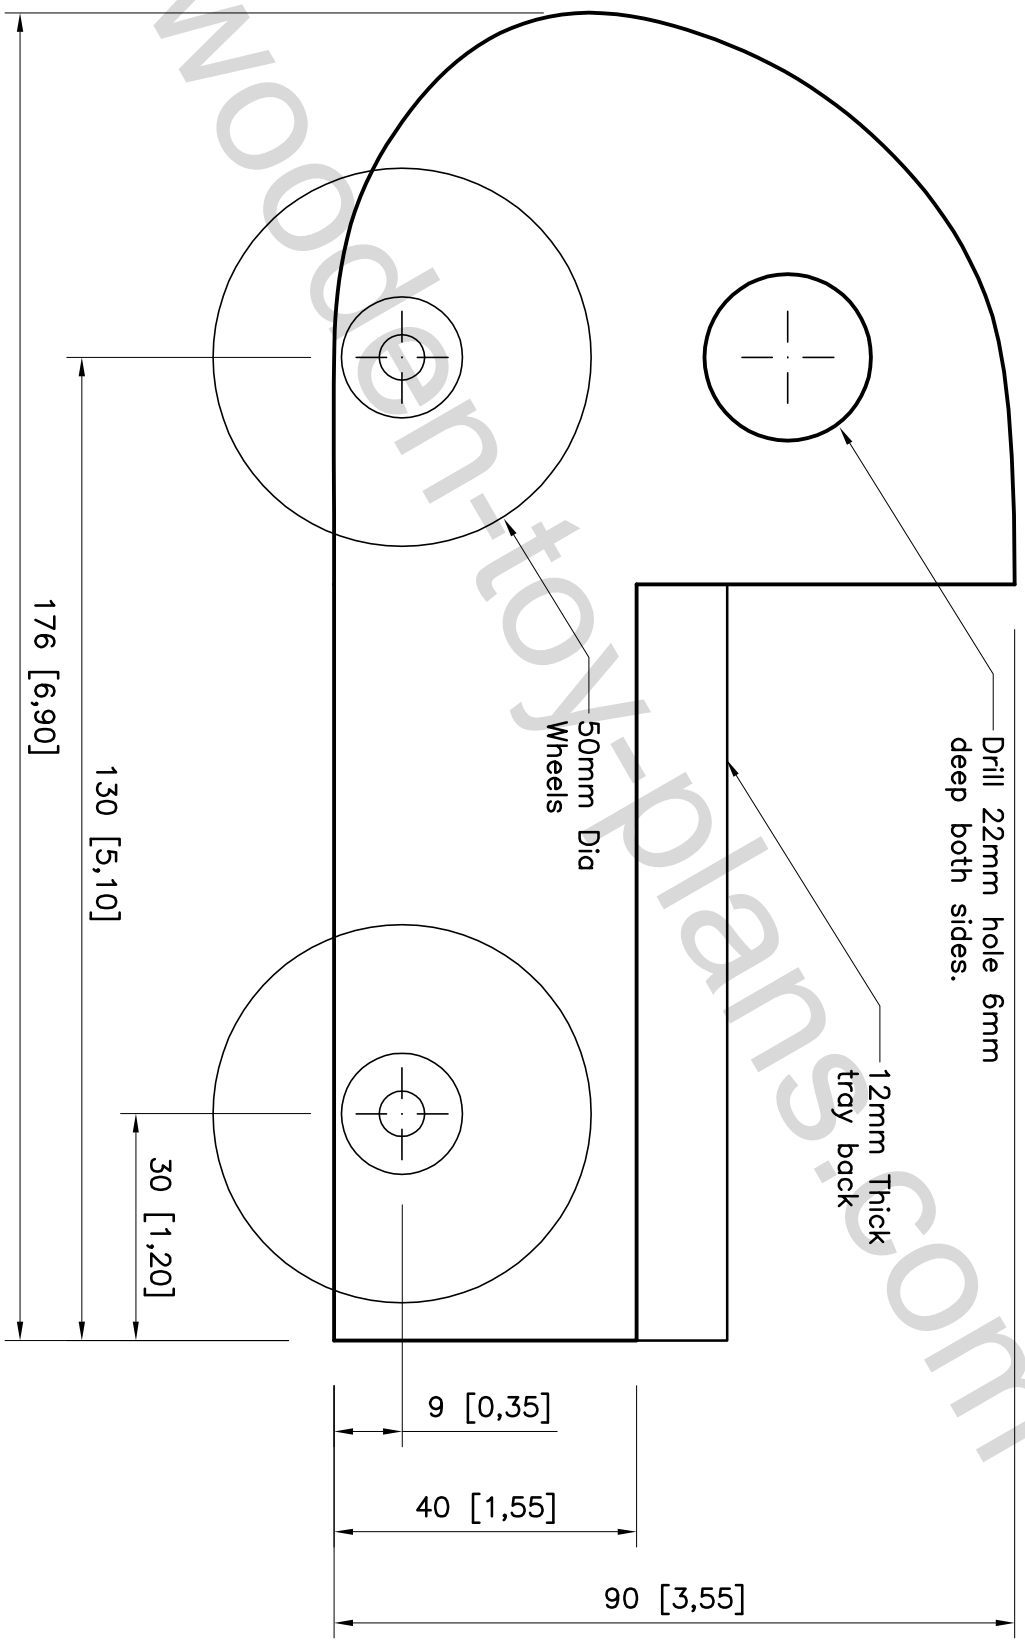

Notes:

Timber 45–50mm or 2" thick.
Round over all edges.
Dimensions are indicative only.

Full Size Plan For A
Small Toy Truck

Notes:

Timber 45–50mm or 2" thick.
Round over all edges.
Dimensions are indicative only.

Side View

Small Toy Truck

wooden-toy-plans.com

Sheet 1