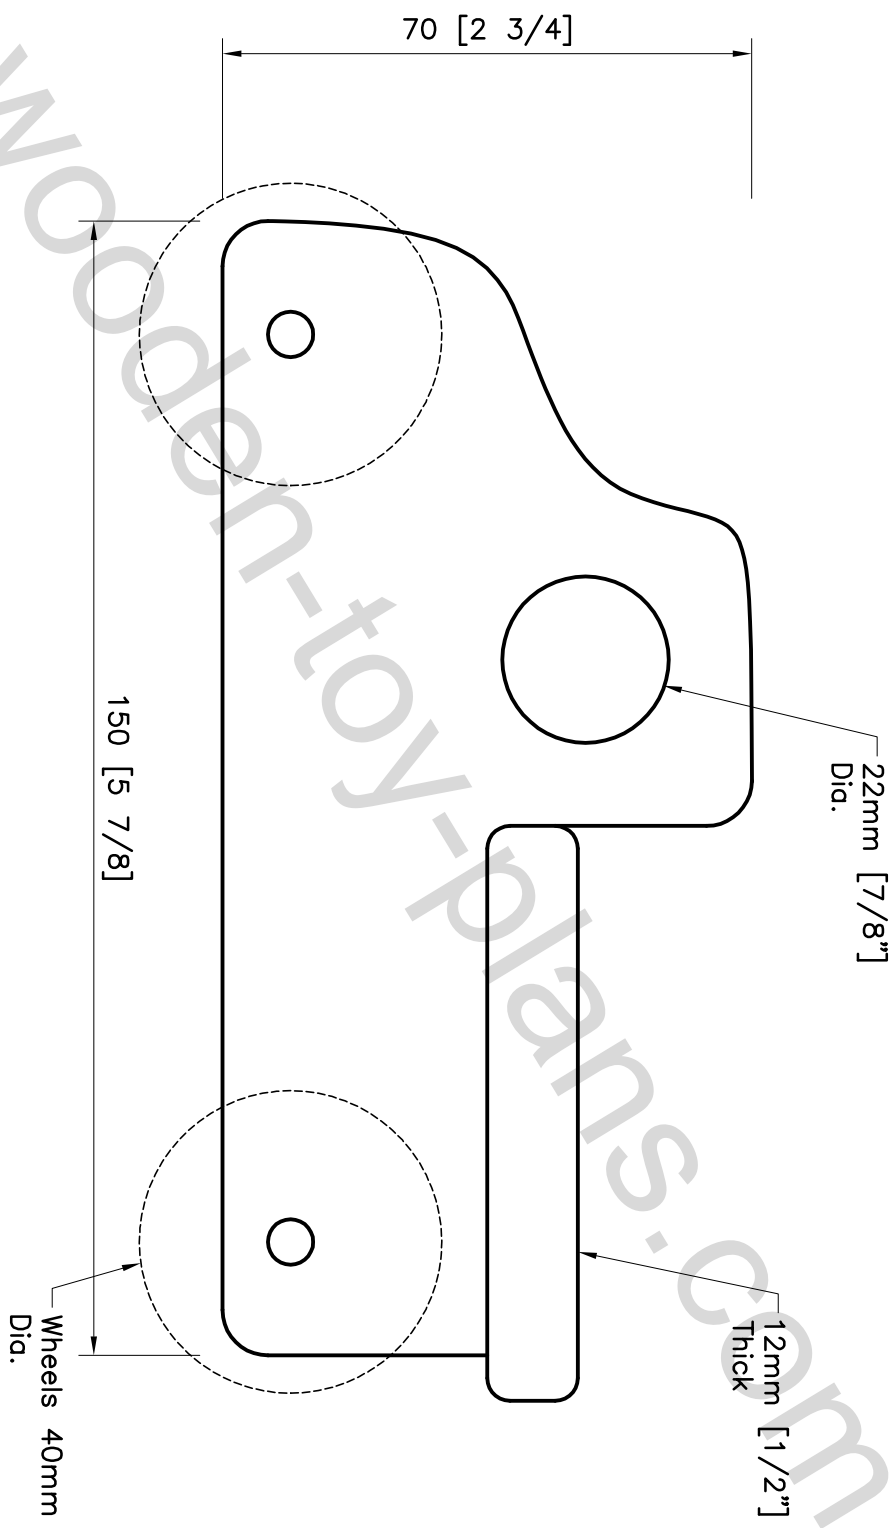

Notes:

Timber 45–50mm or 2" thick.
Round over all edges.
Dimensions are indicative only.

Full Size Plan For A
Small Toy Truck

Notes:

Timber 45–50mm or 2" thick.
Round over all edges.
Dimensions are indicative only.

Side View

Small Toy Truck

wooden-toy-plans.com

Sheet 1