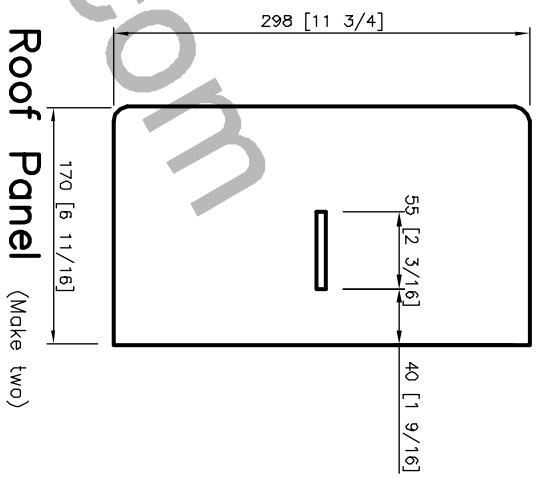

## 6 Inch Doll House Templates

I have updated the 6 inch doll house plans to include full size templates.

Because I only have an A4 printer, I have to make tiled prints and join them up.

If you have access to a large format printer, use the contact me form below and I will send you a copy of the plans.

Tony Slattery

*dollhouse\_templates.odt*

Copyright 2021 [wooden-toy-plans.com](http://wooden-toy-plans.com)

**Staircase** (Isometric View)

900mm or 36 inches Not To Scale

600mm or 24 inches Not To Scale

Sheet 4 of 4