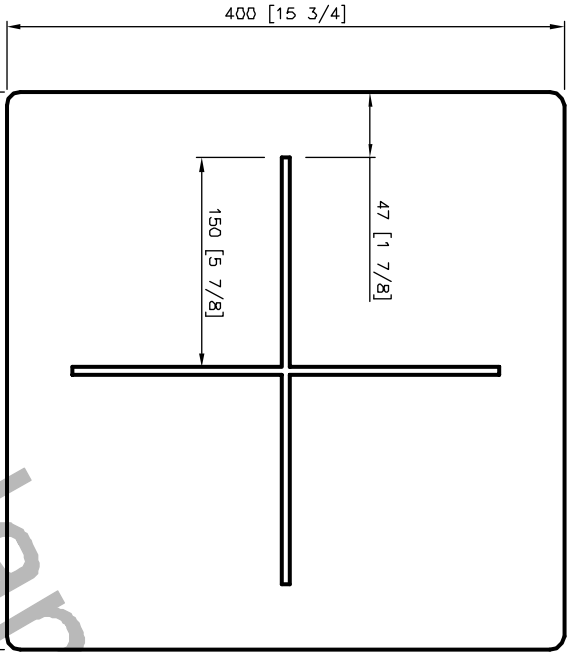

## 6 Inch Doll House Templates

I have updated the 6 inch doll house plans to include full size templates.

Because I only have an A4 printer, I have to make tiled prints and join them up.

If you have access to a large format printer, use the contact me form below and I will send you a copy of the plans.

Tony Slattery

*dollhouse\_templates.odt*

Copyright 2021 [wooden-toy-plans.com](http://wooden-toy-plans.com)

**Staircase** (Isometric View)

900mm or 36 inches Not To Scale

600mm or 24 inches Not To Scale

Sheet 4 of 4