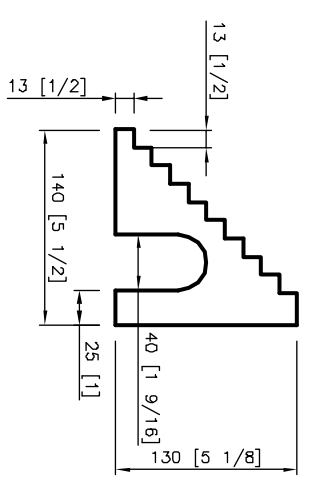

## 6 Inch Doll House Templates

I have updated the 6 inch doll house plans to include full size templates.

Because I only have an A4 printer, I have to make tiled prints and join them up.

If you have access to a large format printer, use the contact me form below and I will send you a copy of the plans.

Tony Slattery

*dollhouse\_templates.odt*

Copyright 2021 [wooden-toy-plans.com](http://wooden-toy-plans.com)

**Staircase** (Isometric View)

900mm or 36 inches Not To Scale

600mm or 24 inches Not To Scale

Sheet 4 of 4