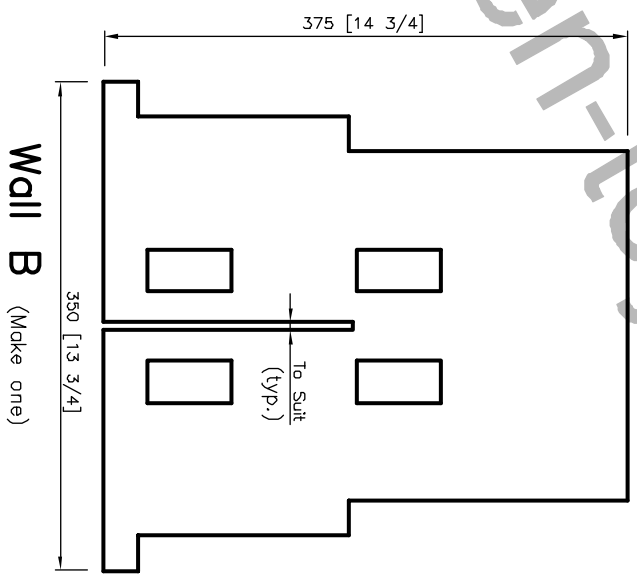

## 6 Inch Doll House Templates

I have updated the 6 inch doll house plans to include full size templates.

Because I only have an A4 printer, I have to make tiled prints and join them up.

If you have access to a large format printer, use the contact me form below and I will send you a copy of the plans.

Tony Slattery

*dollhouse\_templates.odt*

Copyright 2021 [wooden-toy-plans.com](http://wooden-toy-plans.com)

**Staircase** (Isometric View)

900mm or 36 inches Not To Scale

600mm or 24 inches Not To Scale

Sheet 4 of 4