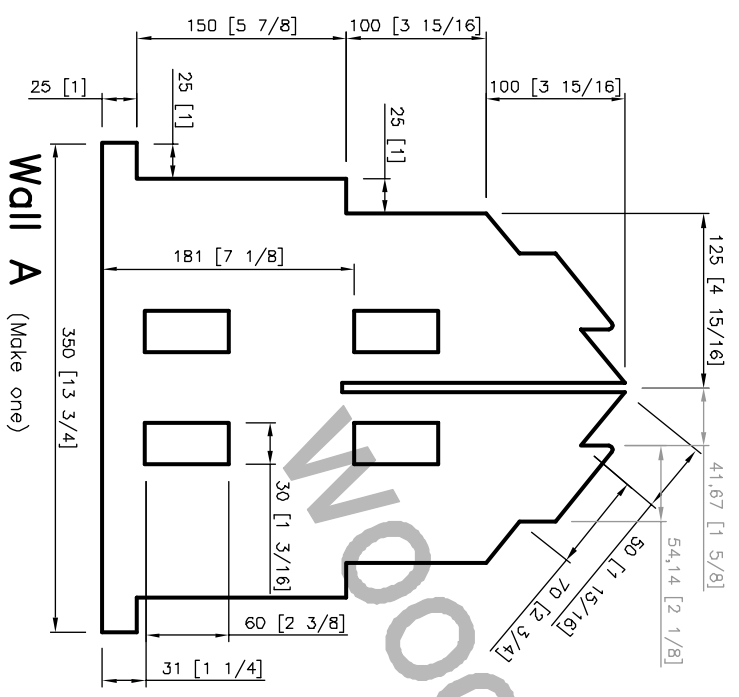

## 6 Inch Doll House Templates

I have updated the 6 inch doll house plans to include full size templates.

Because I only have an A4 printer, I have to make tiled prints and join them up.

If you have access to a large format printer, use the contact me form below and I will send you a copy of the plans.

Tony Slattery

*dollhouse\_templates.odt*

Copyright 2021 [wooden-toy-plans.com](http://wooden-toy-plans.com)

**Staircase** (Isometric View)

900mm or 36 inches Not To Scale

600mm or 24 inches Not To Scale

Sheet 4 of 4