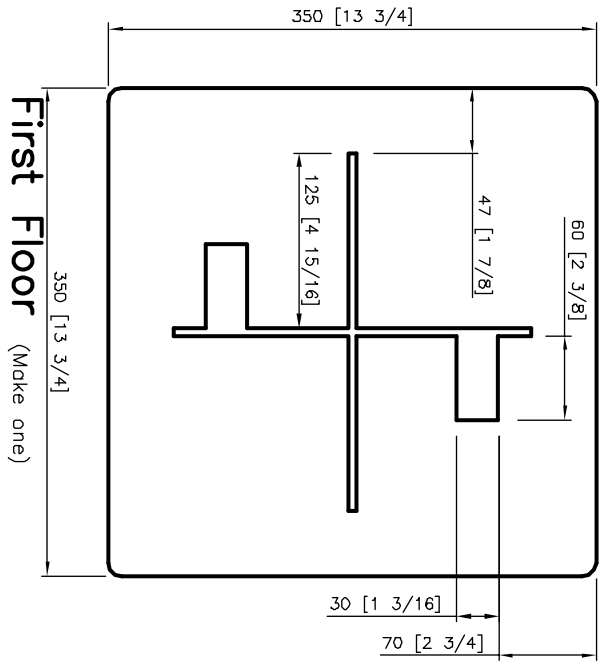

## 6 Inch Doll House Templates

I have updated the 6 inch doll house plans to include full size templates.

Because I only have an A4 printer, I have to make tiled prints and join them up.

If you have access to a large format printer, use the contact me form below and I will send you a copy of the plans.

Tony Slattery

*dollhouse\_templates.odt*

Copyright 2021 [wooden-toy-plans.com](http://wooden-toy-plans.com)

**Staircase** (Isometric View)

900mm or 36 inches Not To Scale

600mm or 24 inches Not To Scale

Sheet 4 of 4