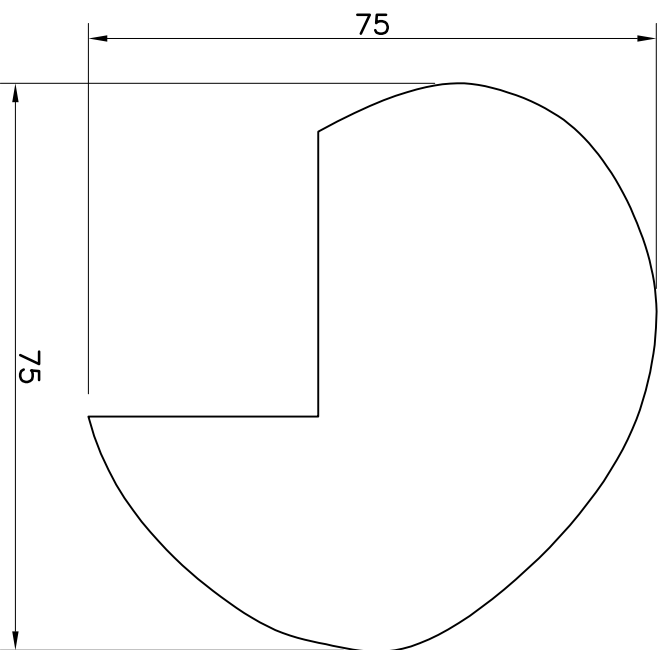

How To Make A Wooden Toy Biplane.

Step By Step Instructions

Click on this link:

<https://www.wooden-toy-plans.com/wooden-airplane-plans.html>

Scan the QR Code:

Top View

Side View

Side View
Nose

Full Size Fuselage Profile Toy Biplane Plan

Sheet 4 of 4

Landing Gear

Make 2

Tailplane

Toy Biplane Plan

wood-toy-plans.com

Full Size Rudder Outline

**Full Size Tailplane Outline
Alternate**

Propellor

Toy Biplane Plan

Top Wing

Scale 1:2

Bottom Wing

Scale 1:2